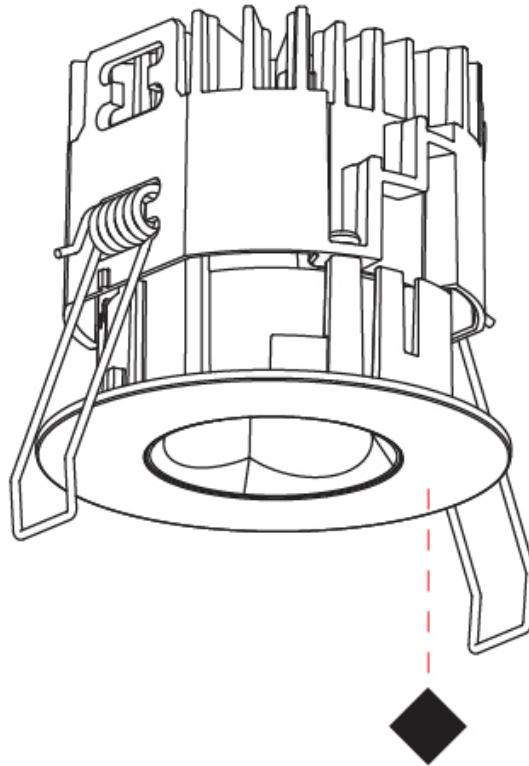

OIKO PRO ROUND RECESSED

A35871-

PROJECT _____

TYPE _____

SPECIFIER _____

QUANTITY _____

DATE _____

A