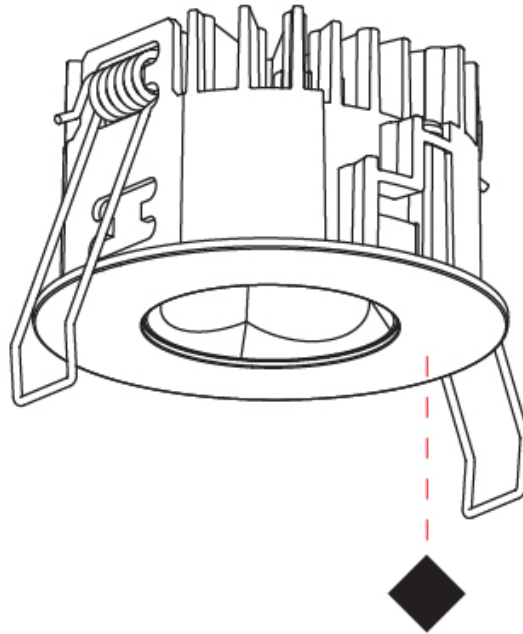

OIKO PRO ROUND RECESSED

A35873-

PROJECT

TYPE

SPECIFIER

QUANTITY

DATE

A